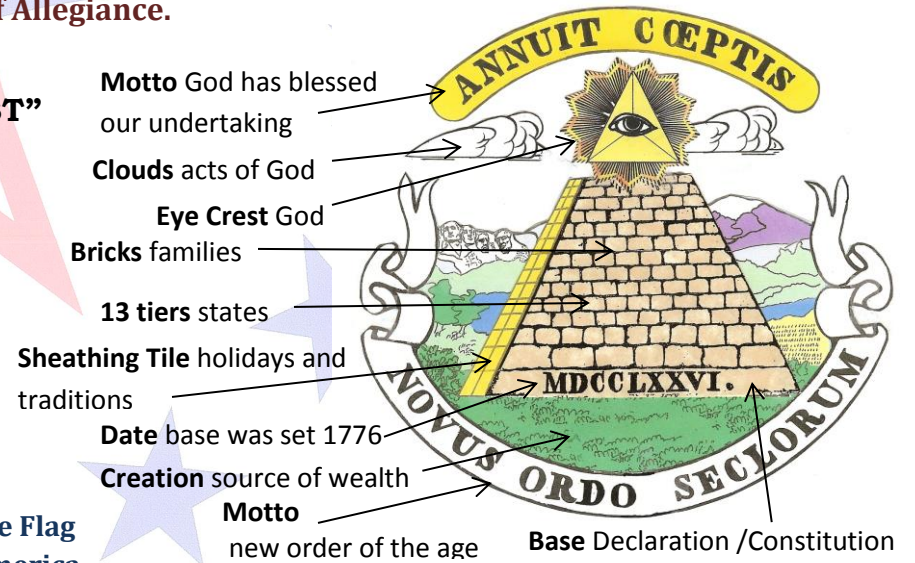

# The Great Seal of the United States of America

*"Symbolically, the Great Seal reflects the beliefs and values the Founding Fathers attached to the new nation and wish to pass on to their descendants."* US State Dept. 2003

## America's Government

Great Seal Front Side  
America's official Coat-of-Arms

The Great Seal is a teaching diagram of the Declaration of Independence /US Constitution and The Pledge of Allegiance.

**"IN GOD WE TRUST"**  
America's Motto

I pledge allegiance to the Flag of the United States of America, and to the Republic for which it stands, one Nation under God, indivisible, with liberty and justice for all.

## America's Society

A Nation Under God

Great Seal Back Side  
Never officially produced  
(Illustration is an enhanced 1885 image)